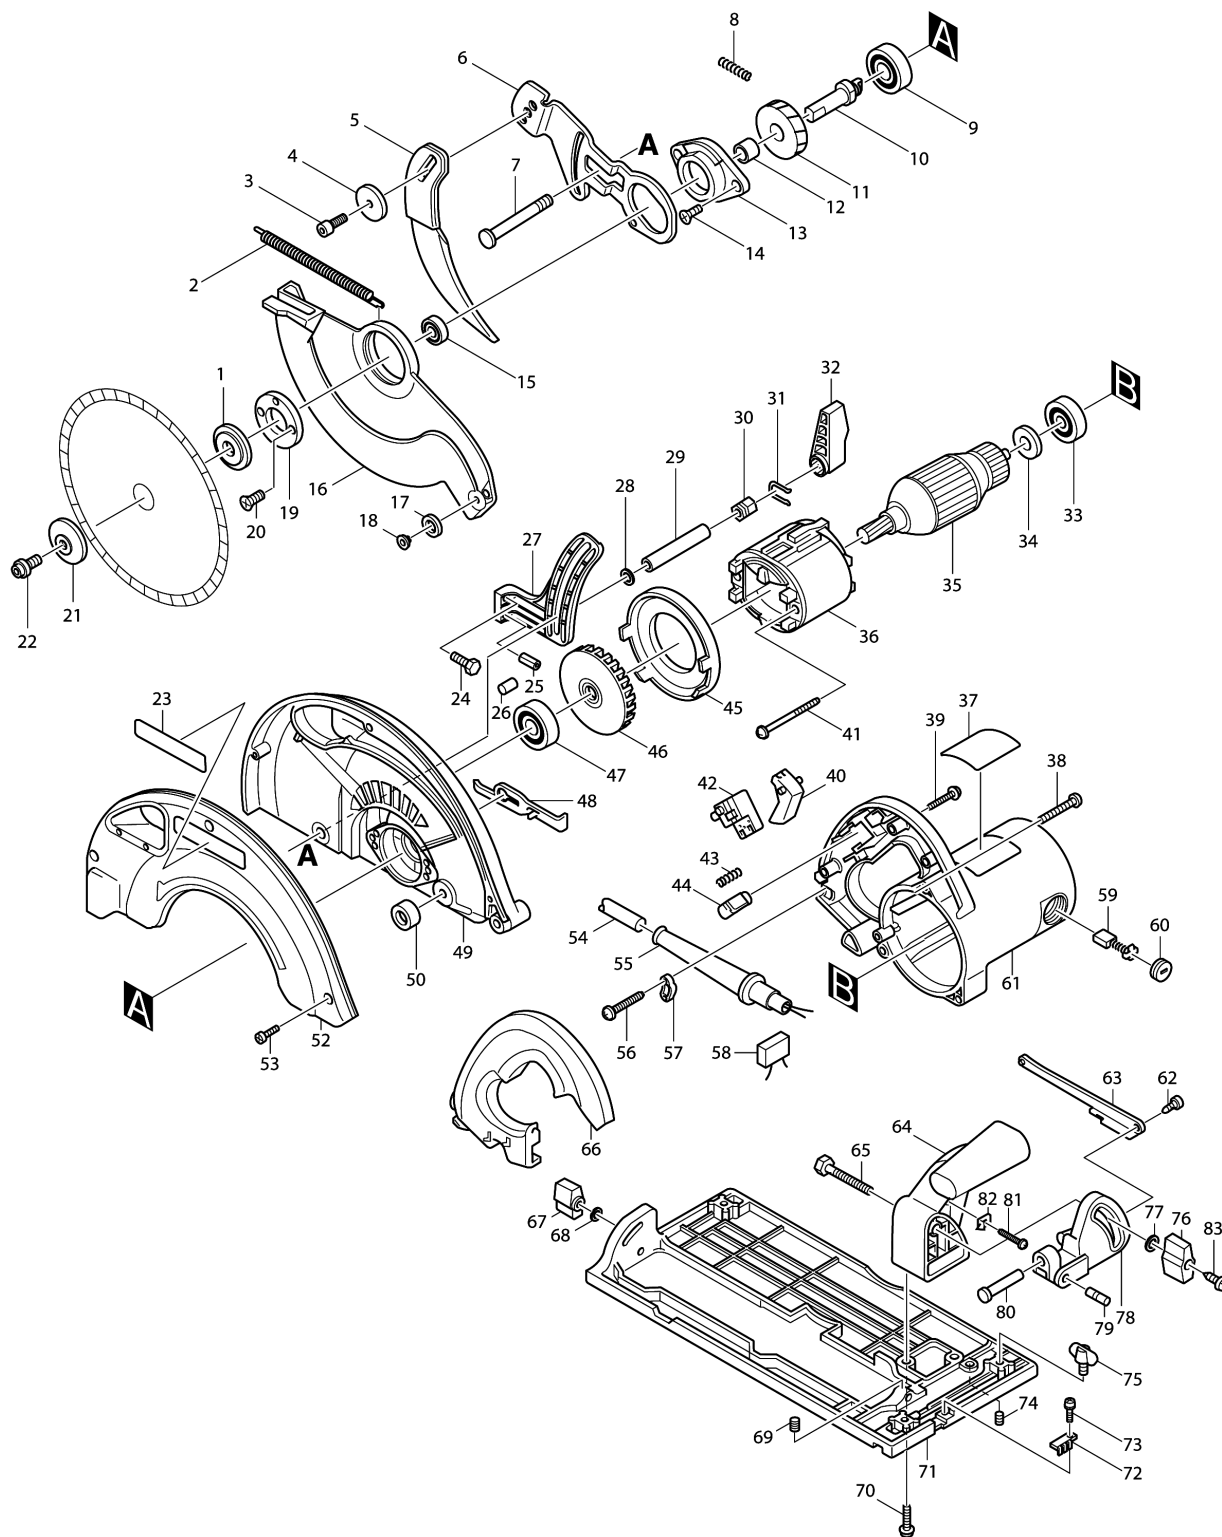

Model No.5903R CIRCULAR SAW 235MM